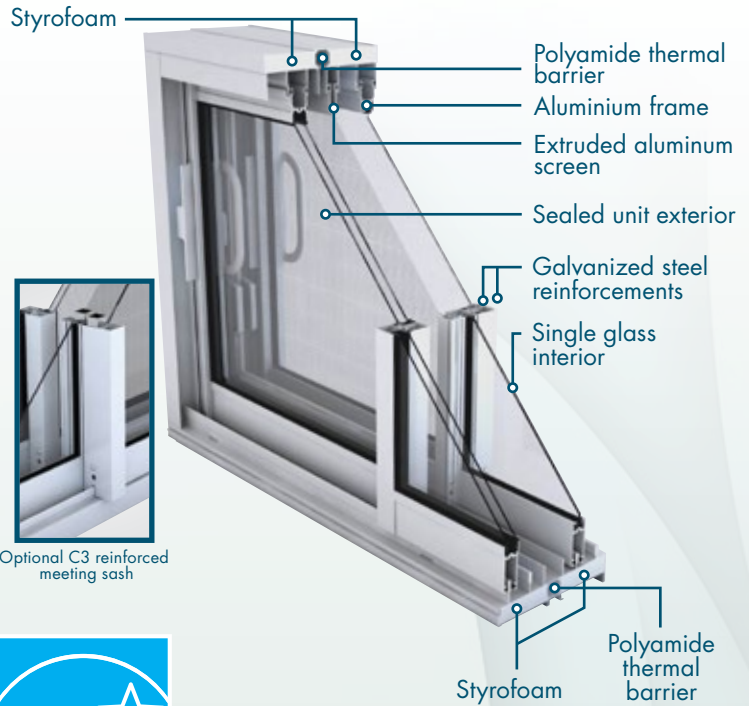

The LUMA sliding patio door is a thermally insulated, aluminium framed double door with a screen that slides between the interior and exterior sets of panels.

FEATURES INCLUDE:

- 7 3/4" aluminum frame with a polyamide thermal barrier
- Exclusive tandem sealed self-lubricating ball bearing rollers
- Warm edge thermo spacer
- Anodized aluminum sill
- D shaped interior handles
- Robust extruded aluminum screen

OPTIONS:

- Choice of single pane and thermo glazing combinations
- Low-E glass with argon gas
- Interior PVC frame extensions
- Interior/exterior aluminum frame extensions
- Internal grills
- Second screen on 3 lite doors
- Aluminium screen mesh
- Rectangular toplites and sidelites
- Center sash lock
- Reinforced meeting sashes (C3)
- Anodised sill extension
- Custom sized doors

GUARANTEES:

- 10 year limited warranty on insulated glass seal failures
- 1 year against spontaneous glass breakage (Inside glass only)
- 20 year limited warranty on painted white and clear anodised aluminum extrusions
- 5 year limited warranty on hardware
- Our guarantees are transferable.

PERFORMANCE:

Please see our website for performance information at: <http://www.standarddoors.com>

Please check if your door configuration is Energy Star certified for your region at www.nrcan.gc.ca

STOCK COLOURS:

- White (K1285)
- Black (K90421)
- Commercial brown (K7390)

Custom colours and anodised finishes also available